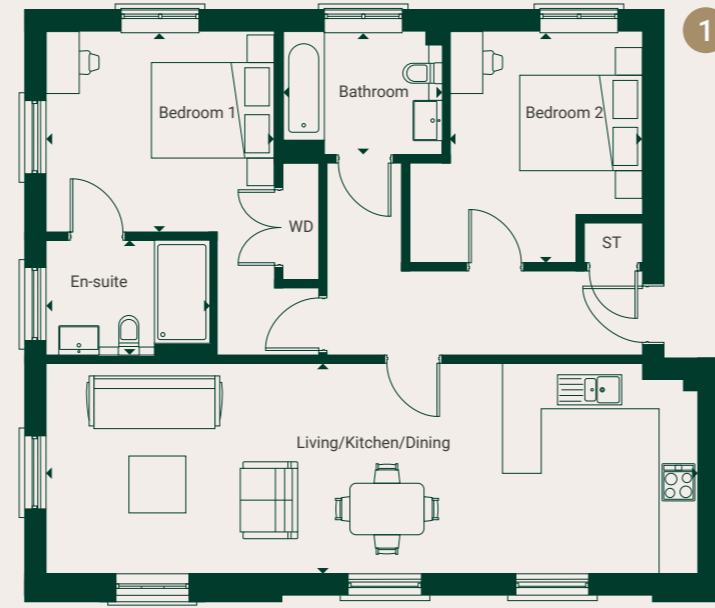

Apartment 476A

GROUND FLOOR

Living/Kitchen/Dining	10536mm x 3200mm	34' 7" x 10' 6"
Bedroom 1	3725mm x 3275mm	12' 3" x 12' 3"
En-suite	2608mm x 2025mm	8' 7" x 6' 8"
Bedroom 2	3824mm x 3808mm	12' 7" x 12' 6"
Bathroom	2630mm x 2032mm	8' 8" x 6' 8"

Apartment 476C

FIRST FLOOR

Living/Kitchen/Dining	10536mm x 3455mm	34' 7" x 11' 4"
Bedroom 1	3725mm x 3275mm	12' 3" x 10' 9"
En-suite	2666mm x 1915mm	8' 9" x 6' 3"
Bedroom 2	3802mm x 3754mm	12' 6" x 12' 4"
Bathroom	2630mm x 2032mm	8' 8" x 6' 8"

Apartment 476D

FIRST FLOOR

Living/Kitchen/Dining	8784mm x 3622mm	28' 10" x 11' 11"
Bedroom 1	5878mm x 3475mm	19' 3" x 11' 5"
En-suite	2838mm x 2035mm	9' 4" x 6' 8"
Bedroom 2	3839mm x 3753mm	12' 7" x 12' 4"
Bathroom	2295mm x 2015mm	7' 6" x 6' 7"

GROUND FLOOR

Living	5547mm x 4331mm	18' 2" x 14' 3"
---------------	-----------------	-----------------