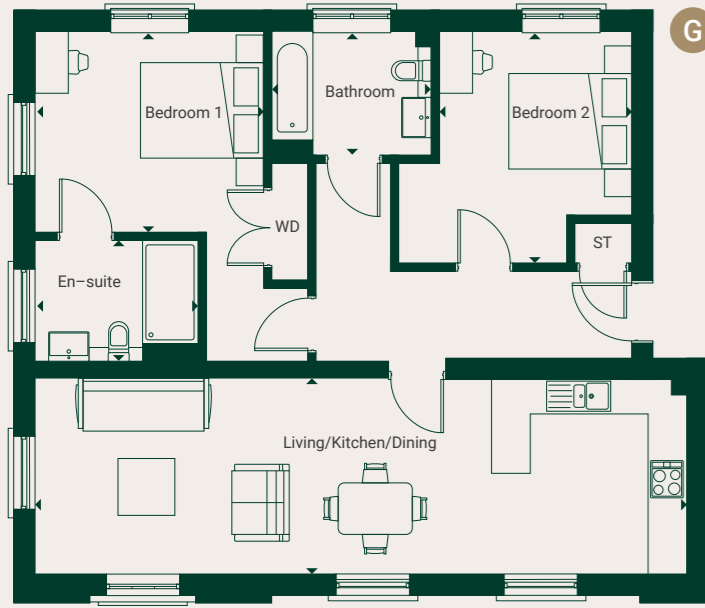

Apartment 476A

GROUND FLOOR

Living/Kitchen/Dining	10536mm x 3200mm	34' 7" x 10' 6"
Bedroom 1	3725mm x 3275mm	12' 3" x 12' 3"
En-suite	2608mm x 2025mm	8' 7" x 6' 8"
Bedroom 2	3824mm x 3808mm	12' 7" x 12' 6"
Bathroom	2630mm x 2032mm	8' 8" x 6' 8"

Apartment 476C

FIRST FLOOR

Living/Kitchen/Dining	10536mm x 3455mm	34' 7" x 11' 4"
Bedroom 1	3725mm x 3275mm	12' 3" x 10' 9"
En-suite	2666mm x 1915mm	8' 9" x 6' 3"
Bedroom 2	3802mm x 3754mm	12' 6" x 12' 4"
Bathroom	2630mm x 2032mm	8' 8" x 6' 8"

Apartment 476E

FIRST FLOOR

Living/Kitchen/Dining	6647mm x 5543mm	21' 10" x 18' 2"
Bedroom 1	5077mm x 3452mm	16' 8" x 11' 4"
En-suite	2400mm x 2170mm	7' 10" x 7' 1"
Bedroom 2	4352mm x 3040mm	14' 3" x 10' 0"
Bathroom	2449mm x 2030mm	8' 0" x 6' 8"

Apartment 476D

FIRST FLOOR

Living/Kitchen/Dining	8784mm x 3622mm	28' 10" x 11' 11"
Bedroom 1	5878mm x 3475mm	19' 3" x 11' 5"
En-suite	2838mm x 2035mm	9' 4" x 6' 8"
Bedroom 2	3839mm x 3753mm	12' 7" x 12' 4"
Bathroom	2295mm x 2015mm	7' 6" x 6' 7"