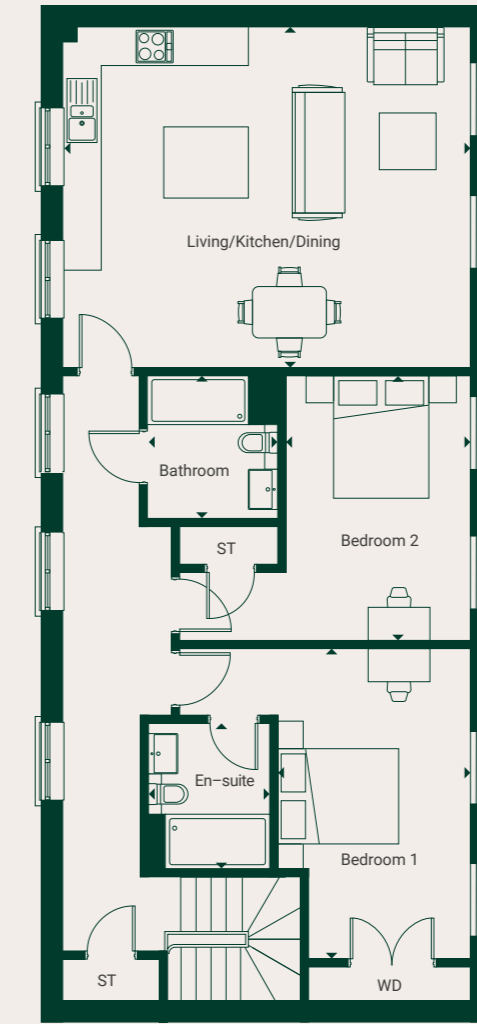

Apartment 476A

GROUND FLOOR

Living/Kitchen/Dining	10536mm x 3200mm	34' 7" x 10' 6"
Bedroom 1	3725mm x 3275mm	12' 3" x 12' 3"
En-suite	2608mm x 2025mm	8' 7" x 6' 8"
Bedroom 2	3824mm x 3808mm	12' 7" x 12' 6"
Bathroom	2630mm x 2032mm	8' 8" x 6' 8"

Apartment 476C

FIRST FLOOR

Living/Kitchen/Dining	10536mm x 3455mm	34' 7" x 11' 4"
Bedroom 1	3725mm x 3275mm	12' 3" x 10' 9"
En-suite	2666mm x 1915mm	8' 9" x 6' 3"
Bedroom 2	3802mm x 3754mm	12' 6" x 12' 4"
Bathroom	2630mm x 2032mm	8' 8" x 6' 8"

Apartment 476E

FIRST FLOOR

Living/Kitchen/Dining	6647mm x 5543mm	21' 10" x 18' 2"
Bedroom 1	5077mm x 3452mm	16' 8" x 11' 4"
En-suite	2400mm x 2170mm	7' 10" x 7' 1"
Bedroom 2	4352mm x 3040mm	14' 3" x 10' 0"
Bathroom	2449mm x 2030mm	8' 0" x 6' 8"

Apartment 476D

FIRST FLOOR

Living/Kitchen/Dining	8784mm x 3622mm	28' 10" x 11' 11"
Bedroom 1	5878mm x 3475mm	19' 3" x 11' 5"
En-suite	2838mm x 2035mm	9' 4" x 6' 8"
Bedroom 2	3839mm x 3753mm	12' 7" x 12' 4"
Bathroom	2295mm x 2015mm	7' 6" x 6' 7"