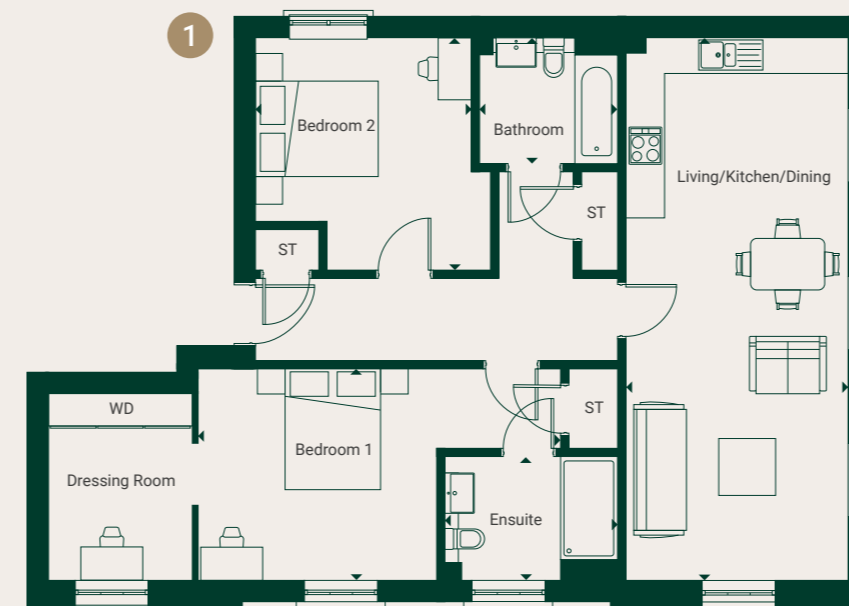

Apartment 476A

GROUND FLOOR

Living/Kitchen/Dining	10536mm x 3200mm	34' 7" x 10' 6"
Bedroom 1	3725mm x 3275mm	12' 3" x 12' 3"
En-suite	2608mm x 2025mm	8' 7" x 6' 8"
Bedroom 2	3824mm x 3808mm	12' 7" x 12' 6"
Bathroom	2630mm x 2032mm	8' 8" x 6' 8"

Apartment 476B

GROUND FLOOR

Living/Kitchen/Dining	8784mm x 3502mm	28' 10" x 11' 6"
Bedroom 1	5891mm x 3474mm	19' 4" x 11' 5"
En-suite	2814mm x 2035mm	9' 3" x 6' 8"
Bedroom 2	3815mm x 3803mm	12' 6" x 12' 6"
Bathroom	2271mm x 2065mm	7' 5" x 6' 9"

Apartment 476D

FIRST FLOOR

Living/Kitchen/Dining	8784mm x 3622mm	28' 10" x 11' 11"
Bedroom 1	5878mm x 3475mm	19' 3" x 11' 5"
En-suite	2838mm x 2035mm	9' 4" x 6' 8"
Bedroom 2	3839mm x 3753mm	12' 7" x 12' 4"
Bathroom	2295mm x 2015mm	7' 6" x 6' 7"

GROUND FLOOR

Living	5547mm x 4331mm	18' 2" x 14' 3"
---------------	-----------------	-----------------