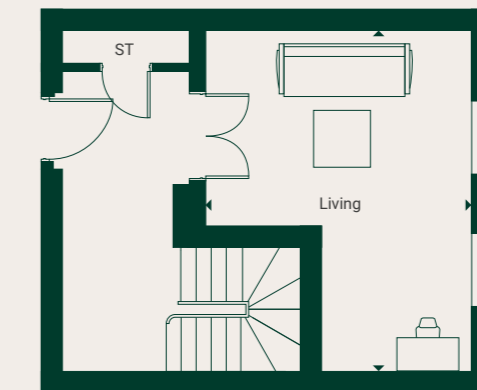

Apartment 476C

FIRST FLOOR

Living/Kitchen/Dining	10536mm x 3455mm	34' 7" x 11' 4"
Bedroom 1	3725mm x 3275mm	12' 3" x 10' 9"
En-suite	2666mm x 1915mm	8' 9" x 6' 3"
Bedroom 2	3802mm x 3754mm	12' 6" x 12' 4"
Bathroom	2630mm x 2032mm	8' 8" x 6' 8"

Apartment 476B

GROUND FLOOR

Living/Kitchen/Dining	8784mm x 3502mm	28' 10" x 11' 6"
Bedroom 1	5891mm x 3474mm	19' 4" x 11' 5"
En-suite	2814mm x 2035mm	9' 3" x 6' 8"
Bedroom 2	3815mm x 3803mm	12' 6" x 12' 6"
Bathroom	2271mm x 2065mm	7' 5" x 6' 9"

Apartment 476D

FIRST FLOOR

Living/Kitchen/Dining	8784mm x 3622mm	28' 10" x 11' 11"
Bedroom 1	5878mm x 3475mm	19' 3" x 11' 5"
En-suite	2838mm x 2035mm	9' 4" x 6' 8"
Bedroom 2	3839mm x 3753mm	12' 7" x 12' 4"
Bathroom	2295mm x 2015mm	7' 6" x 6' 7"

GROUND FLOOR

Living	5547mm x 4331mm	18' 2" x 14' 3"
---------------	-----------------	-----------------