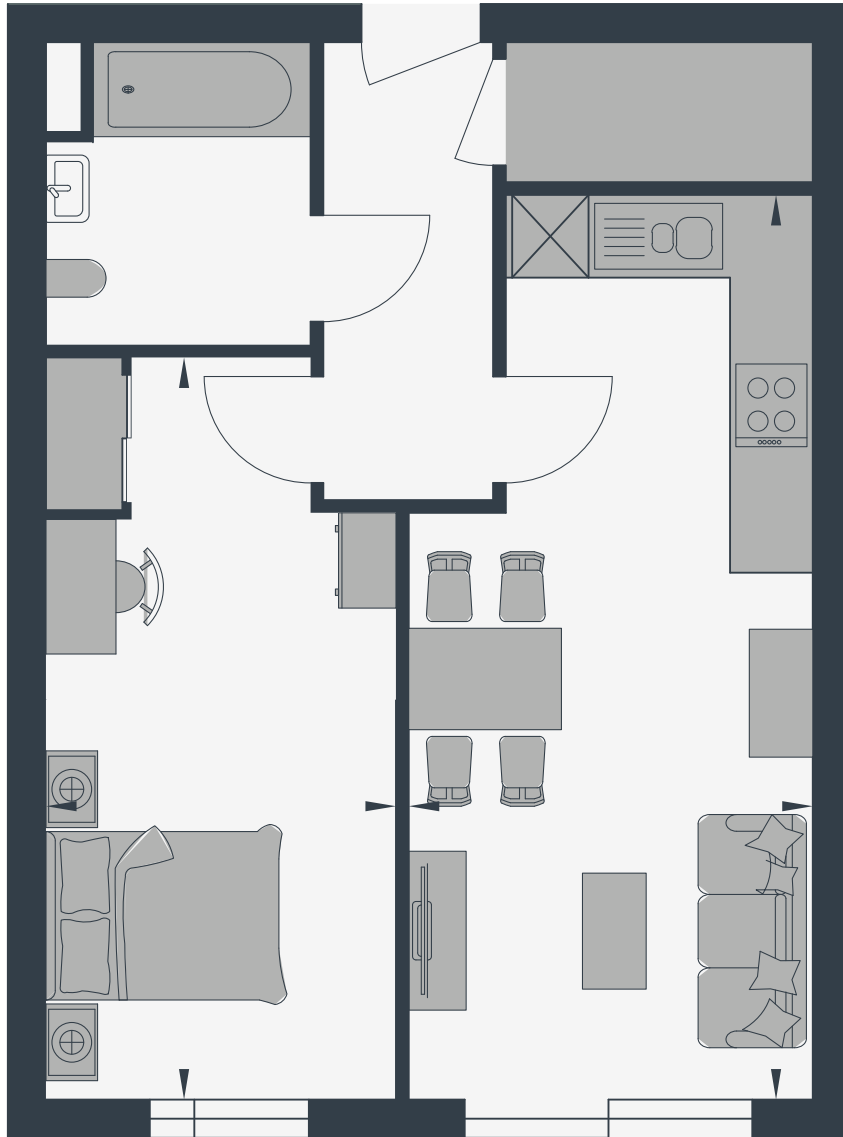

SCAN
FOR VR
TOUR

Apt Type: Dakota

1-bedroom Apartment

From 538.1 ft²

From 50.0 m²

Plots: 3031, 3032, 3034, 3036, 3037, 3041,
3043, 3044, 3048, 3050, 3051, 3055, 3057,
3058, 3062, 3064, 3065, 3069, 3071 & 3072

Kitchen/Living	8.54m x 2.41m	28'0" x 7'10"
Bedroom 1	5.49m x 2.75m	18'0" x 9'0"