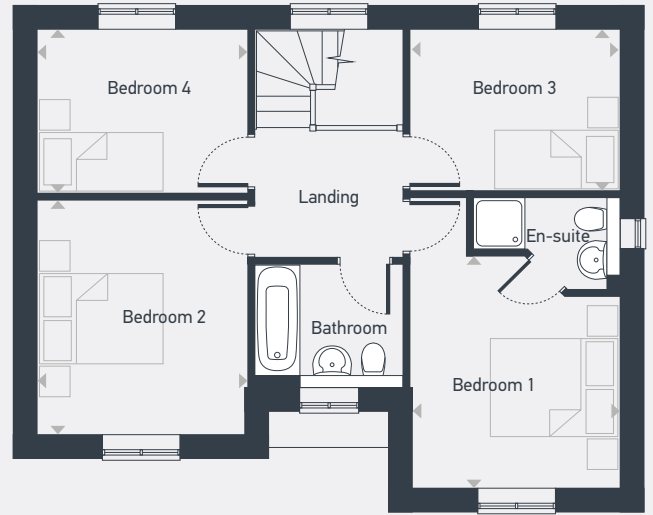

GROUND FLOOR

FIRST FLOOR

ST: Store WC: Water Closet

DIMENSIONS	m	ft
Living	6.22m x 3.18m	20'4" x 10'5"
Kitchen/Dining	7.04m x 3.18m	23'1" x 10'5"
Bedroom 1	3.56m x 3.23m	11'8" x 10'7"
Bedroom 2	3.59m x 3.23m	11'9" x 10'7"
Bedroom 3	3.22m x 2.48m	10'6" x 8'1"
Bedroom 4	3.22m x 2.53m	10'6" x 8'3"