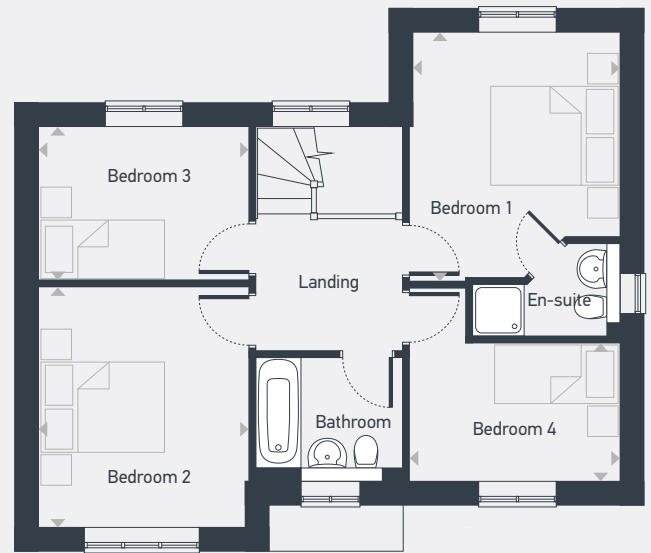

GROUND FLOOR

FIRST FLOOR

ST: Store WC: Water Closet

DIMENSIONS	m	ft
Living	6.17m x 3.18m	20'2" x 10'5"
Kitchen/Dining	6.92m x 3.20m	22'8" x 10'5"
Bedroom 1	3.84m x 3.20m	12'7" x 10'5"
Bedroom 2	3.69m x 3.23m	12'1" x 10'7"
Bedroom 3	3.23m x 2.37m	10'7" x 7'9"
Bedroom 4	3.25m x 2.15m	10'7" x 7'0"